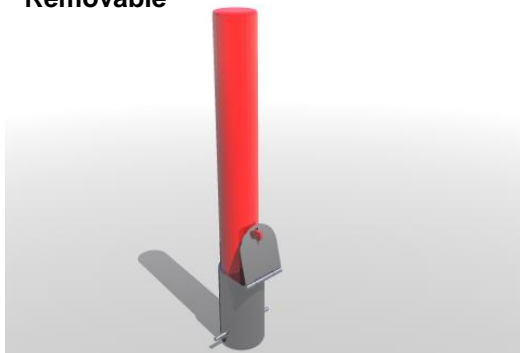

Plain Stainless

The Plain Stainless Steel range features a simple flat top as standard. Dome top available. Optional adhesive reflector strip Etched or painted band.

304 grade, Dull Polished Satin Finish. Optional Mirror Polished finish.
Mounting options: Static or Removable

Mounting options: Static, Removable or Telescopic (Swing Lock)

Name	Mounting	Dia 'A'	Satin Finish	Mirror Finish	Dome Top
USP049	Static	89mm	Yes	Option	Option
USP050	Static	101mm	Yes	Option	Option
USP051	Static	114mm	Yes	Option	Option
USP052	Static	129mm	Yes	Option	Option
USP053	Static	139mm	Yes	Option	Option
USP054	Removable	114mm	Yes	Option	Option
USP055	Removable	139mm	Yes	Option	Option

Removable

**Telescopic
(Swing Lock)**