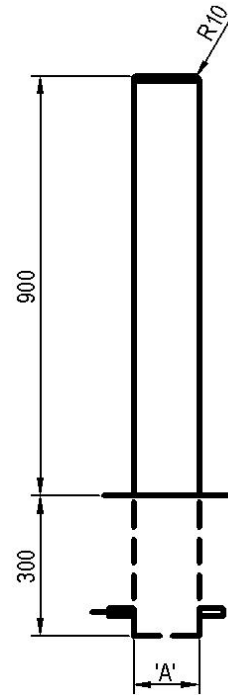

Plain Stainless

The Plain Stainless Steel range features a simple flat top as standard. Dome top available. Optional adhesive reflector strip Etched or painted band.

304 grade, Dull Polished Satin Finish. Optional Mirror Polished finish.
Mounting options: Static or Removable

Mounting options: Static, Removable or Telescopic (Swing Lock)

Name	Mounting	Dia 'A'	Satin Finish	Mirror Finish	Dome Top
USP049	Static	89mm	Yes	Option	Option
USP050	Static	101mm	Yes	Option	Option
USP051	Static	114mm	Yes	Option	Option
USP052	Static	129mm	Yes	Option	Option
USP053	Static	139mm	Yes	Option	Option
USP054	Removable	114mm	Yes	Option	Option
USP055	Removable	139mm	Yes	Option	Option

Removable

**Telescopic
(Swing Lock)**